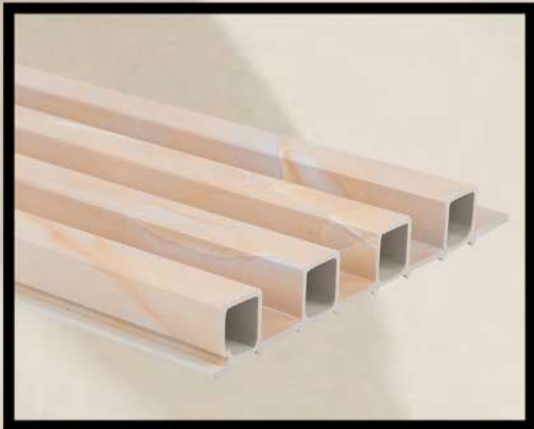

FINEST QUALITY
WPC LOUVER PANELS