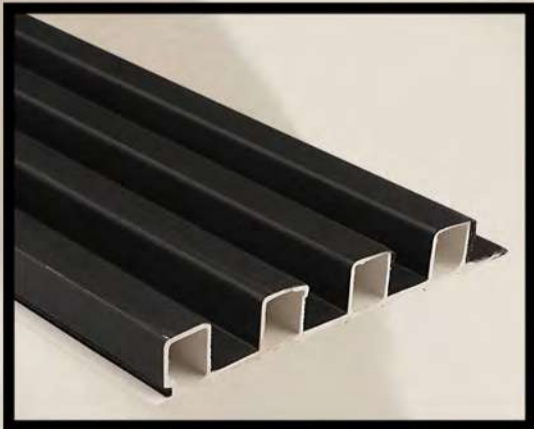

FINEST QUALITY
WPC LOUVER PANELS

#351

FINEST QUALITY
WPC LOUVER PANELS

#353

FINEST QUALITY
WPC LOUVER PANELS

PANEL SIZE
9.5 Feet X 6 INCH

#352

FINEST QUALITY
WPC LOUVER PANELS

#354

FINEST QUALITY
WPC LOUVER PANELS

#355

FINEST QUALITY
WPC LOUVER PANELS

#356

FINEST QUALITY
WPC LOUVER PANELS

WPC LOUVERS & CHARCOAL PANELS