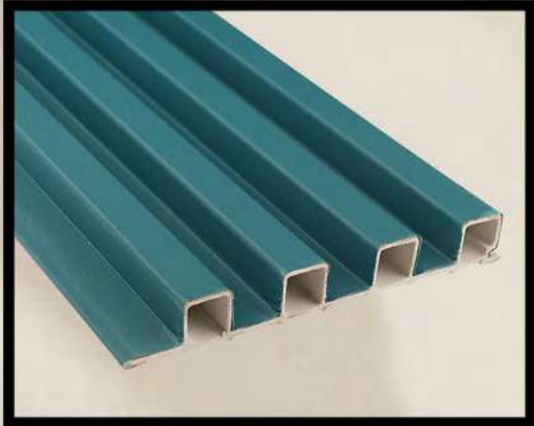

FINEST QUALITY
WPC LOUVER PANELS

#351

FINEST QUALITY
WPC LOUVER PANELS

#353

FINEST QUALITY
WPC LOUVER PANELS

PANEL SIZE
9.5 Feet X 6 INCH

#352

FINEST QUALITY
WPC LOUVER PANELS

#354

FINEST QUALITY
WPC LOUVER PANELS

#355

FINEST QUALITY
WPC LOUVER PANELS

#356

FINEST QUALITY
WPC LOUVER PANELS

WPC LOUVERS & CHARCOAL PANELS