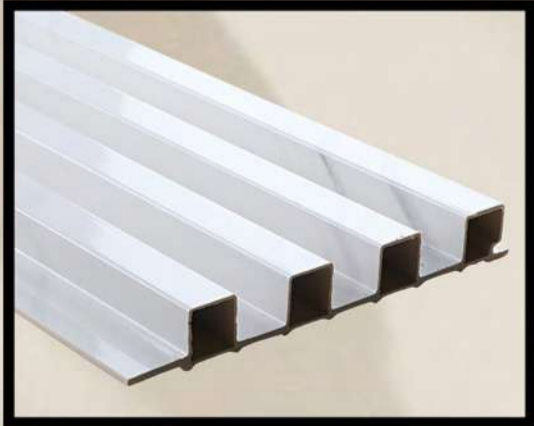

#329

FINEST QUALITY
WPC LOUVER PANELS

#330

FINEST QUALITY
WPC LOUVER PANELS

#332

FINEST QUALITY
WPC LOUVER PANELS

PANEL SIZE
9.5 Feet X 6 INCH

#333

FINEST QUALITY
WPC LOUVER PANELS

PANEL SIZE
9.5 Feet X 6 INCH

#335

FINEST QUALITY
WPC LOUVER PANELS

#336

FINEST QUALITY
WPC LOUVER PANELS

PANEL SIZE
9.5 Feet X 6 INCH

#337