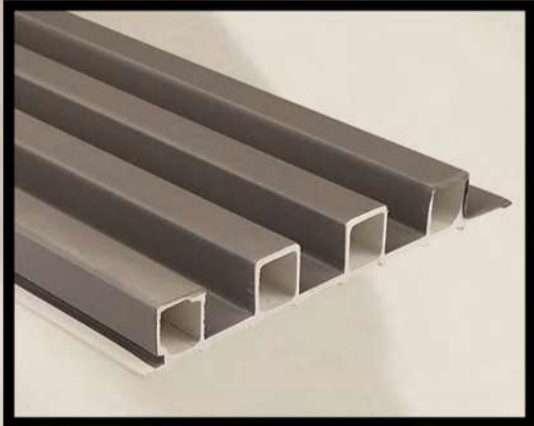

FINEST QUALITY
WPC LOUVER PANELS

#351

FINEST QUALITY
WPC LOUVER PANELS

#353

FINEST QUALITY
WPC LOUVER PANELS

PANEL SIZE
9.5 Feet X 6 INCH

#352

FINEST QUALITY
WPC LOUVER PANELS

#354

FINEST QUALITY
WPC LOUVER PANELS

#355

FINEST QUALITY
WPC LOUVER PANELS

#356

FINEST QUALITY
WPC LOUVER PANELS

WPC LOUVERS & CHARCOAL PANELS