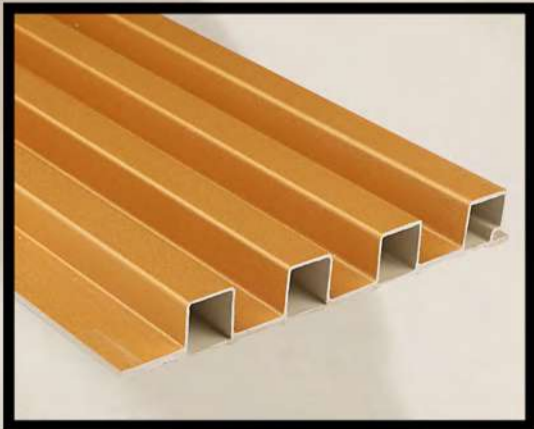

FINEST QUALITY
WPC LOUVER PANELS

#317

FINEST QUALITY
WPC LOUVER PANELS

#318

FINEST QUALITY
WPC LOUVER PANELS

#319

FINEST QUALITY
WPC LOUVER PANELS

#320

FINEST QUALITY
WPC LOUVER PANELS

#321

FINEST QUALITY
WPC LOUVER PANELS

#322

FINEST QUALITY
WPC LOUVER PANELS

#323

FINEST QUALITY
WPC LOUVER PANELS

PANEL SIZE
9.5 Feet X 6 INCH