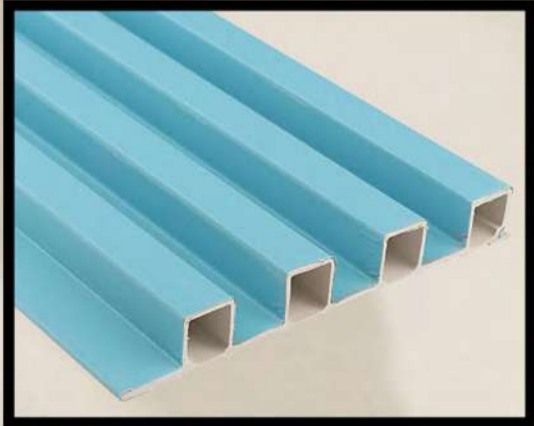

FINEST QUALITY
WPC LOUVER PANELS

#343

FINEST QUALITY
WPC LOUVER PANELS

#344

FINEST QUALITY
WPC LOUVER PANELS

#345

FINEST QUALITY
WPC LOUVER PANELS

#346

FINEST QUALITY
WPC LOUVER PANELS

#351

FINEST QUALITY
WPC LOUVER PANELS

#353

FINEST QUALITY
WPC LOUVER PANELS

PANEL SIZE
9.5 Feet X 6 INCH

#352

FINEST QUALITY
WPC LOUVER PANELS